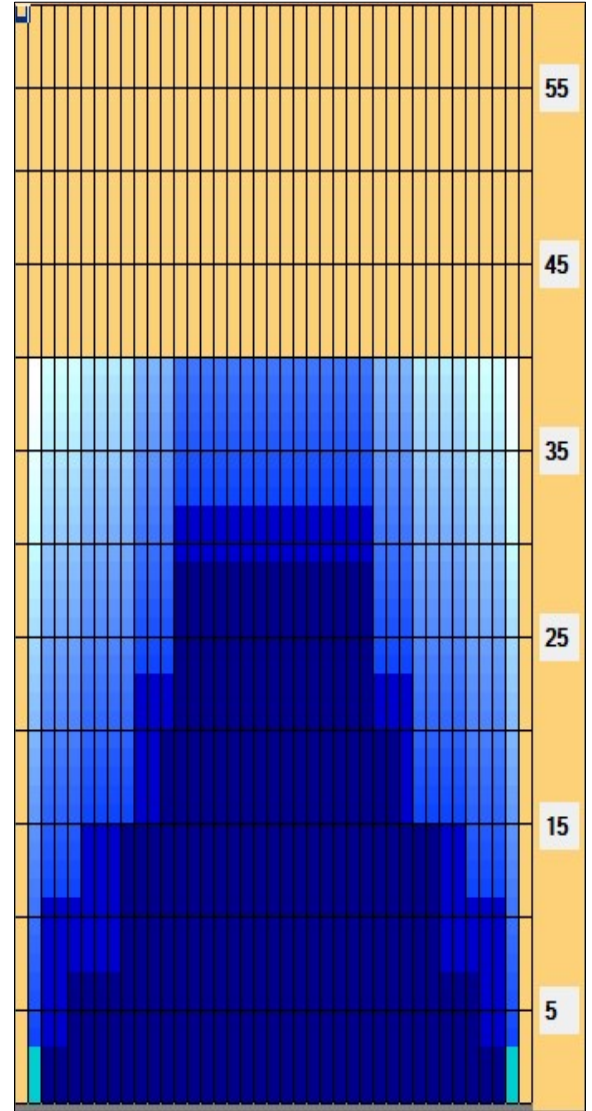

Talvitörä 2021

Oil Pattern Distance:	40 Feet	Reverse Brush Drop:	40 Feet	Oil Per Board:	40 uL
Forward Oil Total:	13.04 mL	Reverse Oil Total:	10.84 mL	Volume Oil Total:	23.88 mL
Forward Boards Crossed:	326 Boards	Reverse Boards Crossed:	271 Boards	Total Boards Crossed:	597 Boards

	Start	Stop	Loads	Speed	Crossed	Start	End	Feet	T.Oil
1	2L	2R	3	14	111	0.0	3.9	3.9	4440
2	5L	5R	2	14	62	3.9	7.8	3.9	2480
3	9L	8R	3	18	72	7.8	15.4	7.6	2880
4	12L	11R	2	18	36	15.4	20.5	5.1	1440
5	13L	13R	3	22	45	20.5	29.8	9.3	1800
6	2L	2R	0	22	0	29.8	35.0	5.2	0
7	2L	2R	0	26	0	35.0	40.0	5.0	0

Navigation: Forward Reverse More

Conditioner:
Type In or Select One

TransferType:
Type In or Select One

- Forward
- Reverse
- Combined
- Buff

	Start	Stop	Loads	Speed	Crossed	Start	End	Feet	T.Oil
1	2L	2R	0	30	0	40.0	32.0	-8.0	0
2	13L	13R	3	22	45	32.0	22.7	-9.3	1800
3	10L	10R	3	18	63	22.7	15.1	-7.6	2520
4	6L	6R	2	14	58	15.1	11.2	-3.9	2320
5	3L	3R	3	10	105	11.2	7.0	-4.2	4200
6	2L	2R	0	10	0	7.0	0.0	-7.0	0

Navigation: Forward Reverse More

Item Description	3L-7L:18L-18R Outside Track:Middle	8L-12L:18L-18R Middle Track:Middle	13L-17L:18L-18R Inside Track:Middle	18L-18R:17R-13R Middle: Inside Track	18L-18R:12R-8R Middle:Middle Track	18L-18R:7R-3R Middle:Outside Track
Track Zone Ratio	3	1.64	1	1	1.54	3